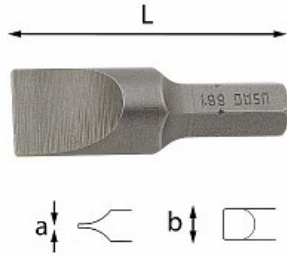

## BITS FOR SLOT-HEAD SCREWS - 5/16"

### 661

ISO 2351-1 ISO 1173

- Special Silicon Chrome Vanadium steel
- Oiled, sandblasted finish

### Family details

Code	axb mm	L mm	Quantity for packaging
U06610001	0,8x5,5	41	5
U06610002	1x6,5	41	5
U06610003	1,2x8	41	5
U06610004	1,6x10	41	5
U06610005	2x13	41	5