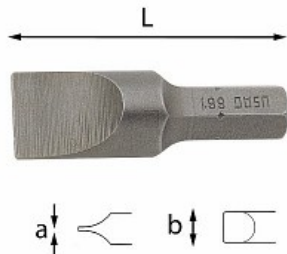

## BITS FOR SLOT-HEAD SCREWS - 5/16"

### 661

ISO 2351-1 ISO 1173

- Special Silicon Chrome Vanadium steel
- Oiled, sandblasted finish

### Family details

Code	axb mm	L mm	Quantity for packaging
U06610001	0,8x5,5	41	5
U06610002	1x6,5	41	5
U06610003	1,2x8	41	5
U06610004	1,6x10	41	5
U06610005	2x13	41	5